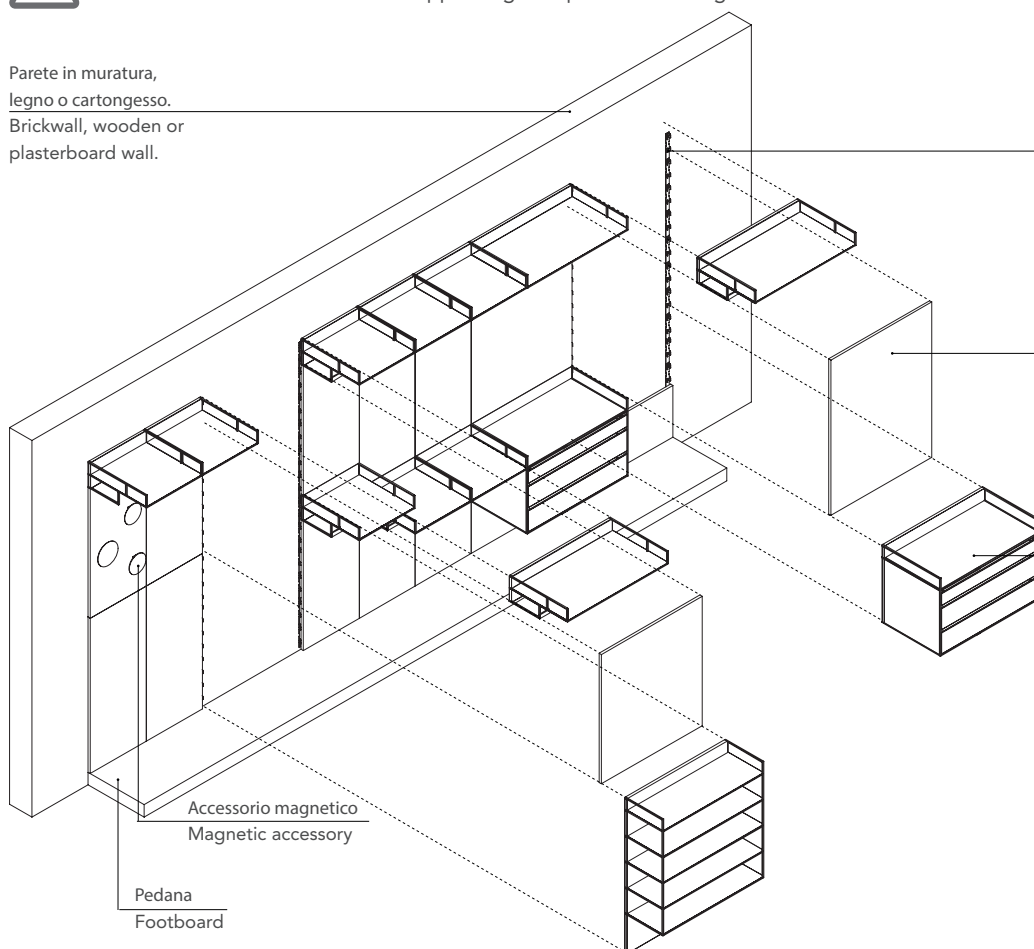

Accessorio magnetico
Magnetic accessory

Pedana
Footboard