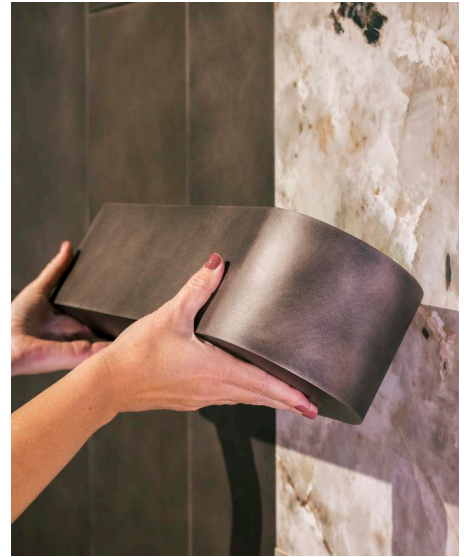

# Caddy Design: Gino Carollo

Boiserie decorativa e funzionale formata da pannelli in metallo, legno, ceramica o specchio. L'anima metallica dei pannelli permette di applicare una vasta gamma di accessori magnetici, creando illimitate composizioni adatte ad ogni ambiente ed esigenza.  
 Decorative and functional wall paneling system composed by metal, wood, ceramic or mirror panels. The panels' metal core makes them compatible with a wide range of magnetic accessories, thus enabling the creation of unlimited compositions suitable for every environment and need.