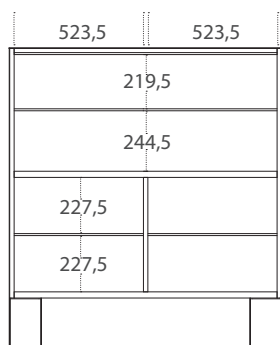

## Dimensioni Dimensions (in mm)

vani interni / inner compartments

### DIMENSIONI\_DIMENSIONS

L	H	P
1105	1121	472