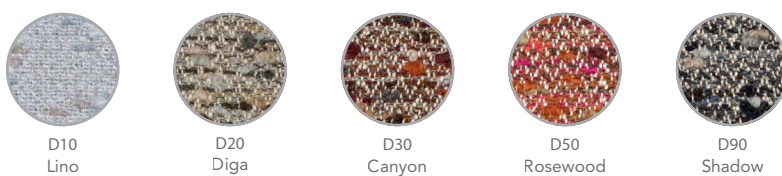

Finiture Finishings

Pelle Leather

Ecopelle Synthetic Leather

Finiture Finishings

Velluto Velvet

Bouclé

Dancing Queen

Finiture Finishings

Greenergy

G51
Magnolia

G44
Castoro

G49
Lontra

G33
Mogano

G47
Tabacco

G40
Dolomia

G37
Granata