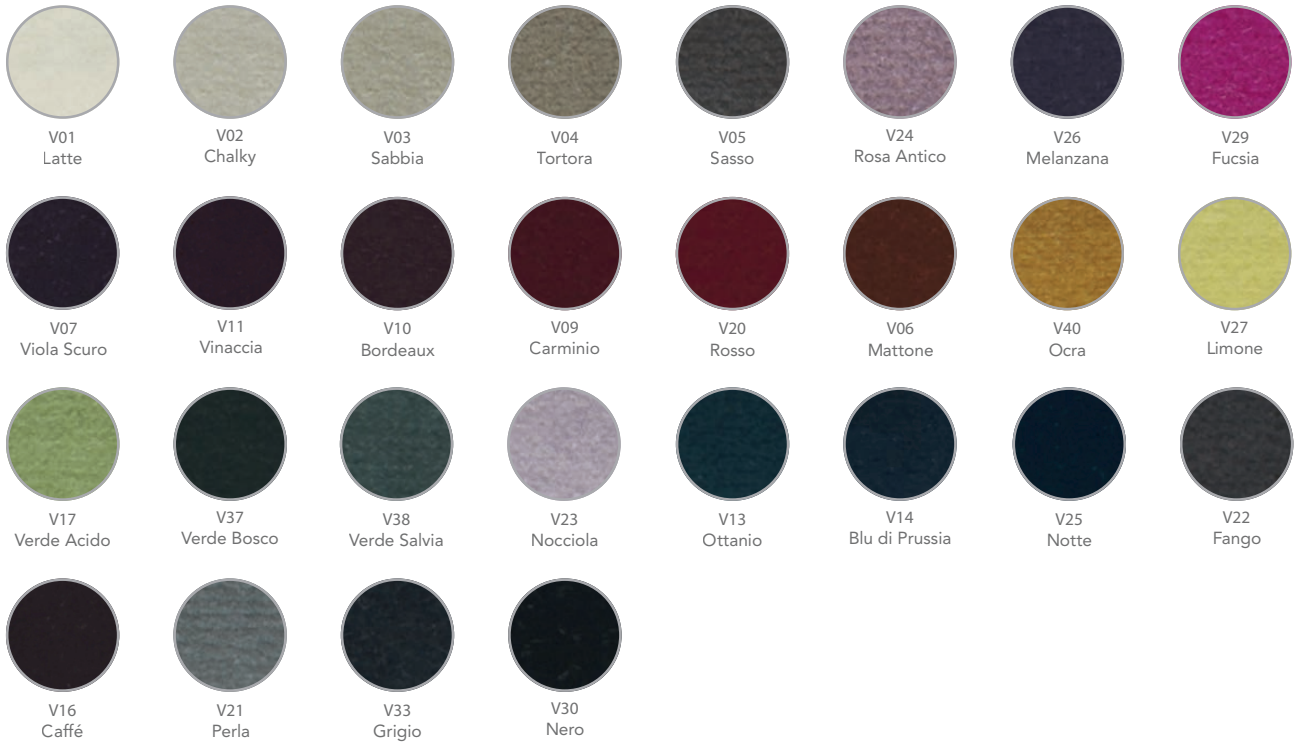

Finiture Finishings

Pelle Leather

Ecopelle Synthetic Leather

Finiture Finishings

Velluto Velvet

Bouclé

Dancing Queen

Finiture Finishings

Greenergy

G51
Magnolia

G44
Castoro

G49
Lontra

G33
Mogano

G47
Tabacco

G40
Dolomia

G37
Granata

G08
Pino Mugo

G46
Ortensia

G35
Blu Marino

G39
Carbone

G95
Notte