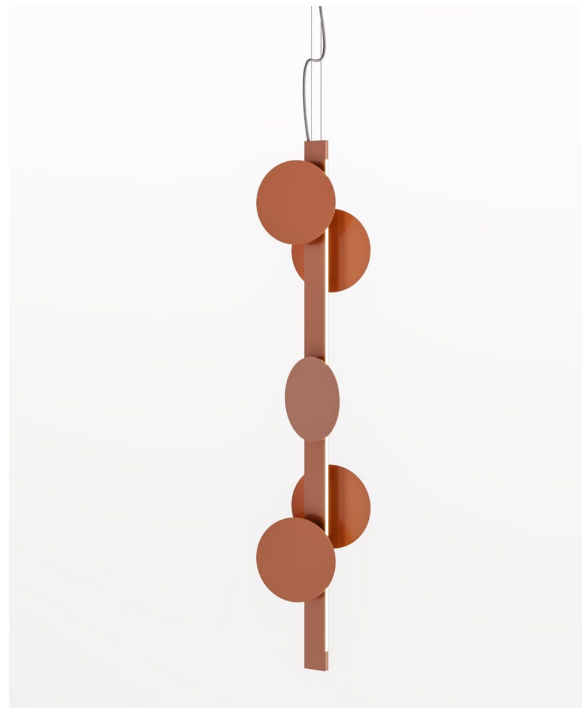

Sundown

Design: Gino Carollo

Lampada a sospensione composta da una barra in metallo verniciato con doppia strip LED ed elementi magnetici decorativi in metallo verniciato. Gli elementi decorativi, disponibili in due forme, sono liberamente applicabili alla barra.

Suspended lamp consisting of a painted metal bar with double LED strip and decorative magnetic elements in painted metal. The decorative elements, available in two shapes, are freely attachable to the bar.

Dimensioni Dimensions

Sundown horizontal L. 1200/1600

Sundown vertical L. 1200

light intensity
29/36 W

technology
luce calda
warm light
3000 K - A++

100%
Italy
made in Italy
Disegnata e prodotta in Italia
Designed and produced in Italy