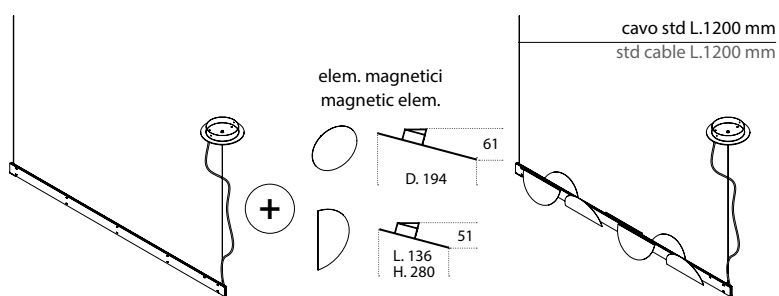

Sundown

Design: Gino Carollo

Lampada a sospensione composta da una barra in metallo verniciato con doppia strip LED ed elementi magnetici decorativi in metallo verniciato. Gli elementi decorativi, disponibili in due forme, sono liberamente applicabili alla barra.

Suspended lamp consisting of a painted metal bar with double LED strip and decorative magnetic elements in painted metal. The decorative elements, available in two shapes, are freely attachable to the bar.

Dimensioni Dimensions

Sundown horizontal L. 1200/1600

Sundown vertical L. 1200

light intensity
29/36 W

technology
luce calda
warm light
3000 K - A++

100%
Italy
made in Italy
Disegnata e prodotta in Italia
Designed and produced in Italy