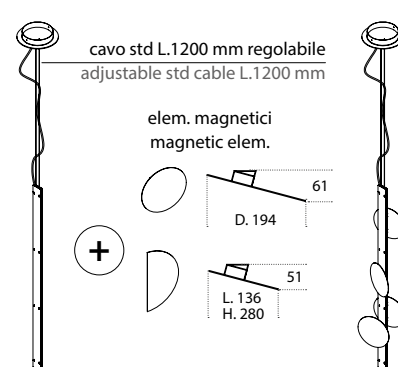

Suspended lamp consisting of a painted metal bar with double LED strip and decorative magnetic elements in painted metal. The decorative elements, available in two shapes, are freely attachable to the bar.

Dimensioni Dimensions

Sundown horizontal L. 1200/1600

Sundown vertical L. 1200

light intensity
29/36 W

technology
luce calda
warm light
3000 K - A++

100%
Italy
made in Italy
Disegnata e prodotta in Italia
Designed and produced in Italy