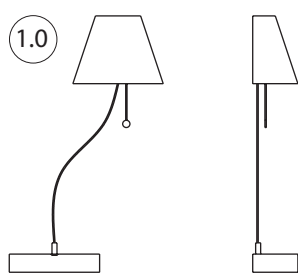

Dimensioni Dimensions (in mm)