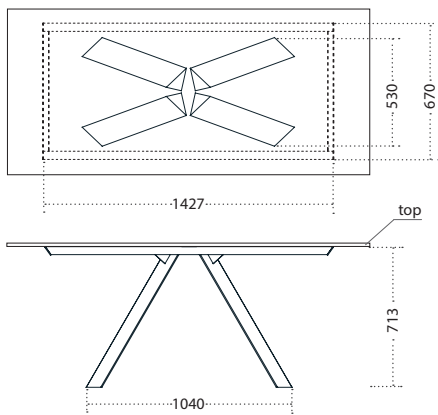

Ki Design: Studio28

Tavolo con base in metallo verniciato e piano con forma esagonale o rettangolare in diverse finiture.
Table with painted metal base and top with hexagonal or rectangular shape available in different finishes.

Dimensioni Dimensions (in mm)

KI SMALL

| DIMENSIONI_DIMENSIONS | | | |
|-----------------------|-----------|-----|----------|
| | L | H | P |
| KI SMALL | 1800 | 745 | 900 |
| KI SMALL | 2000 | 745 | 1000 |
| CUSTOM SMALL | 1800/2300 | 745 | 900/1000 |

KI LARGE

| DIMENSIONI_DIMENSIONS | | | |
|-----------------------|-----------|-----|-----------|
| | L | H | P |
| KI LARGE | 2400 | 745 | 1100 |
| KI LARGE | 2800 | 745 | 1200 |
| CUSTOM LARGE | 2300/2800 | 745 | 1100/1200 |

KI LARGE ESAGONALE HEXAGONAL

| DIMENSIONI_DIMENSIONS | | | |
|-----------------------|------|-----|-----------|
| | L | H | P |
| MEXA ESAG._HEXAG. | 2400 | 745 | 1050/1150 |

Finiture Finishings

Metalli Metals