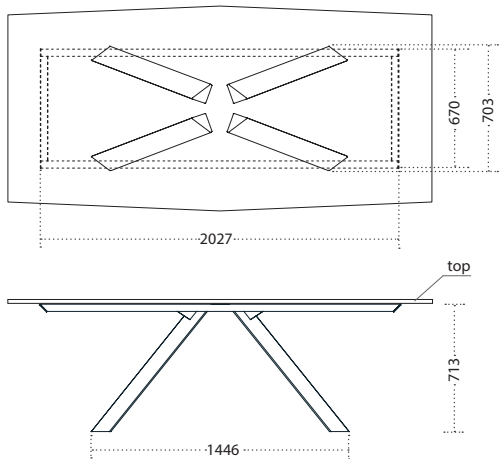

Ki Design: Studio28

Tavolo con base in metallo verniciato e piano con forma esagonale o rettangolare in diverse finiture.
Table with painted metal base and top with hexagonal or rectangular shape available in different finishes.

Dimensioni Dimensions (in mm)

KI SMALL

| DIMENSIONI_DIMENSIONS | | | |
|-----------------------|-----------|-----|----------|
| | L | H | P |
| KI SMALL | 1800 | 745 | 900 |
| KI SMALL | 2000 | 745 | 1000 |
| CUSTOM SMALL | 1800/2300 | 745 | 900/1000 |

KI LARGE

| DIMENSIONI_DIMENSIONS | | | |
|-----------------------|-----------|-----|-----------|
| | L | H | P |
| KI LARGE | 2400 | 745 | 1100 |
| KI LARGE | 2800 | 745 | 1200 |
| CUSTOM LARGE | 2300/2800 | 745 | 1100/1200 |

KI LARGE ESAGONALE HEXAGONAL

| DIMENSIONI_DIMENSIONS | | | |
|-----------------------|------|-----|-----------|
| | L | H | P |
| MEXA ESAG._HEXAG. | 2400 | 745 | 1050/1150 |

Finiture Finishings

Metalli Metals