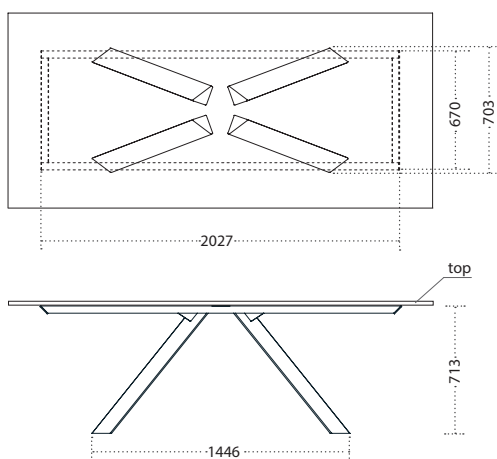

Ki Design: Studio28

Tavolo con base in metallo verniciato e piano con forma esagonale o rettangolare in diverse finiture.
Table with painted metal base and top with hexagonal or rectangular shape available in different finishes.

Dimensioni Dimensions (in mm)

KI SMALL

| DIMENSIONI_DIMENSIONS | | | |
|-----------------------|-----------|-----|----------|
| | L | H | P |
| KI SMALL | 1800 | 745 | 900 |
| KI SMALL | 2000 | 745 | 1000 |
| CUSTOM SMALL | 1800/2300 | 745 | 900/1000 |

KI LARGE

| DIMENSIONI_DIMENSIONS | | | |
|-----------------------|-----------|-----|-----------|
| | L | H | P |
| KI LARGE | 2400 | 745 | 1100 |
| KI LARGE | 2800 | 745 | 1200 |
| CUSTOM LARGE | 2300/2800 | 745 | 1100/1200 |

KI LARGE ESAGONALE HEXAGONAL

| DIMENSIONI_DIMENSIONS | | | |
|-----------------------|------|-----|-----------|
| | L | H | P |
| MEXA ESAG._HEXAG. | 2400 | 745 | 1050/1150 |

Finiture Finishings

Metalli Metals