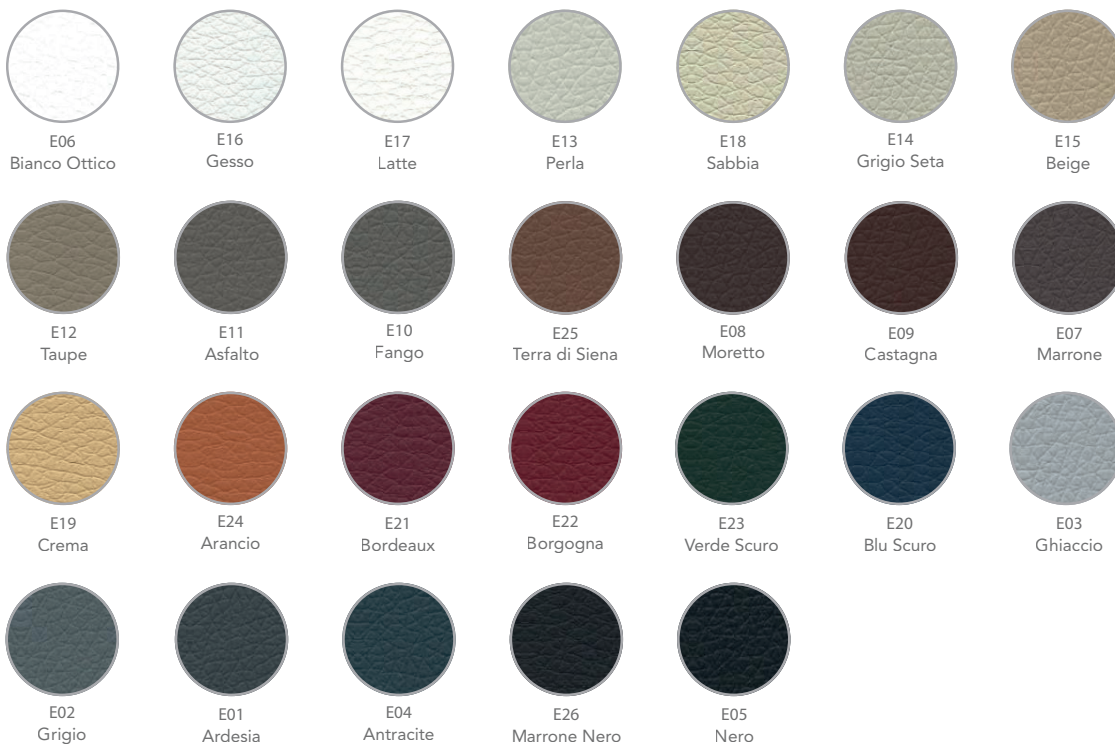

Finiture Finishings

Pelle Leather

Ecopelle Synthetic Leather

Finiture Finishings

Velluto Velvet

Bouclé

Dancing Queen

Finiture Finishings

Greenergy

G51
Magnolia

G44
Castoro

G49
Lontra

G33
Mogano

G47
Tabacco

G40
Dolomia

G37
Granata

G08
Pino Mugo

G46
Ortensia

G35
Blu Marino

G39
Carbone

G95
Notte