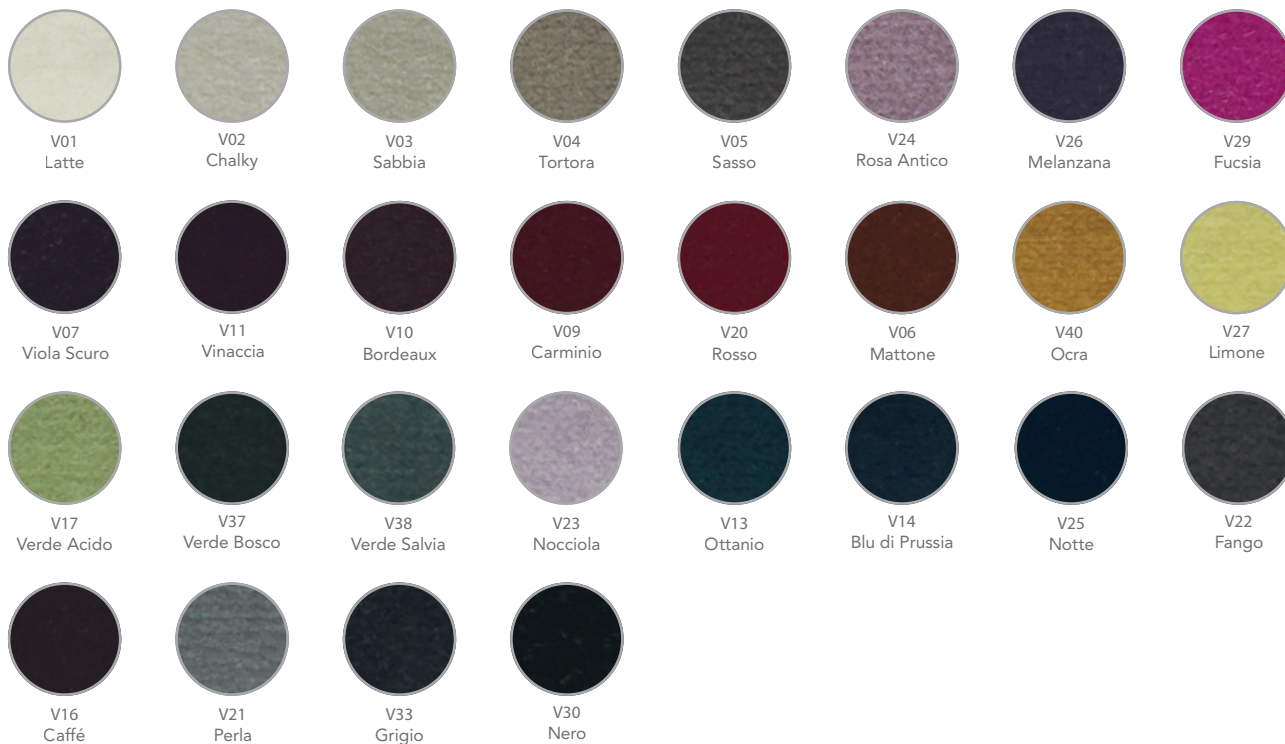

Finiture Finishings

Pelle Leather

Ecopelle Synthetic Leather

Finiture Finishings

Velluto Velvet

Bouclé

Dancing Queen

Finiture Finishings

Greenergy

G51
Magnolia

G44
Castoro

G49
Lontra

G33
Mogano

G47
Tabacco

G40
Dolomia

G37
Granata