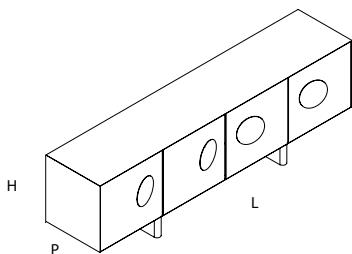

Zea

Design: Gino Carollo

Madia e credenza con cover e ante in metallo. Maniglie magnetiche disponibili in due forme, liberamente posizionabili.
Sideboards with metal cover and doors. The magnetic handles are available in two shapes and can be freely placed on the doors.

Dimensioni Dimensions (in mm)

L 2206
H 706
P 472

L 1656
H 706
P 472

L 1105
H 1121
P 472

maniglie magnetiche
magnetic handles

Finiture Finishings

Metalli Metals

Inquadra il QR code o clicca [qui](#) per scaricare le brochure dei materiali
Scan the QR code or click [here](#) to download the materials' brochures