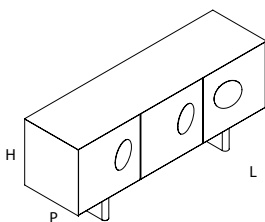

Zea

Design: Gino Carollo

Madia e credenza con cover e ante in metallo. Maniglie magnetiche disponibili in due forme, liberamente posizionabili.
Sideboards with metal cover and doors. The magnetic handles are available in two shapes and can be freely placed on the doors.

Dimensioni Dimensions (in mm)

L 2206
H 706
P 472

L 1656
H 706
P 472

L 1105
H 1121
P 472

maniglie magnetiche
magnetic handles

Finiture Finishings

Metalli Metals

Inquadra il QR code o clicca [qui](#) per scaricare le brochure dei materiali
Scan the QR code or click [here](#) to download the materials' brochures