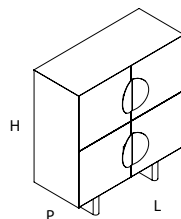

Zea

Design: Gino Carollo

Madia e credenza con cover e ante in metallo. Maniglie magnetiche disponibili in due forme, liberamente posizionabili.
Sideboards with metal cover and doors. The magnetic handles are available in two shapes and can be freely placed on the doors.

Dimensioni Dimensions (in mm)

L 2206
H 706
P 472

L 1656
H 706
P 472

L 1105
H 1121
P 472

maniglie magnetiche
magnetic handles

Finiture Finishings

Metalli Metals

Inquadra il QR code o clicca [qui](#) per scaricare le brochure dei materiali
Scan the QR code or click [here](#) to download the materials' brochures