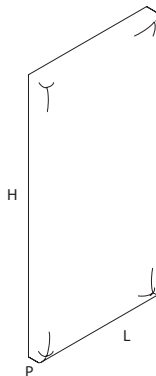

Testiera magnetica Magnetic headboard

Cuscino magnetico per testiera del letto con rivestimento in pelle o ecopelle.
Magnetic padded headboard covered in leather or eco-leather.

Dimensioni Dimensions (in mm)

BOUNCE design Gino Carollo

L 300/500/900
H 1200
P 65

1.0

HOOK design Studio 28

L 500
H 1000
P 65

1.0

Finiture Finishings

Pelle Leather