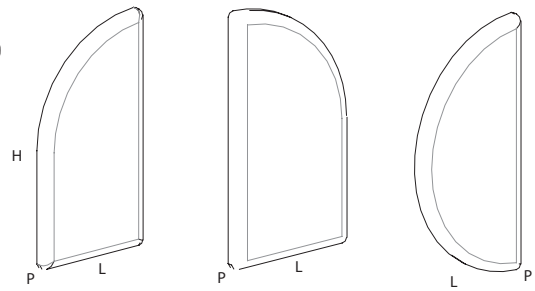

Testiera magnetica Magnetic headboard

Cuscino magnetico per testiera del letto con rivestimento in pelle o ecopelle.
Magnetic padded headboard covered in leather or eco-leather.

Dimensioni Dimensions (in mm)

BOUNCE design Gino Carollo

L 300/500/900
H 1200
P 65

1.0

HOOK design Studio 28

L 500
H 1000
P 65

1.0

Finiture Finishings

Pelle Leather