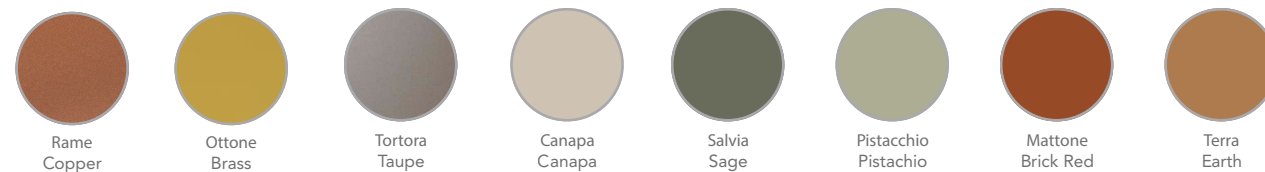

B - Finiture brunite / Aged finished

P2 - Finiture a polveri / Powder coated finishes

Ceramica / Ceramic

Legno Wood

Specchio Mirror