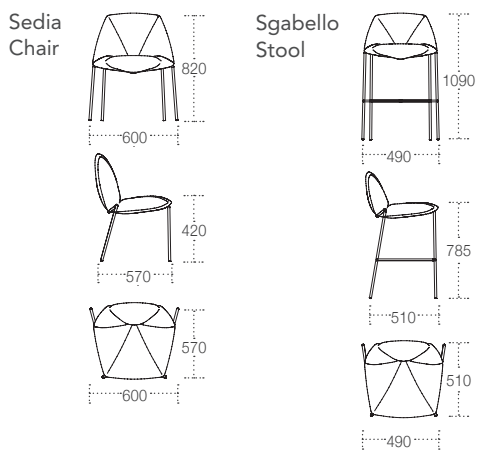

Mantra

Design: Gino Carollo

Sedia e sgabello con struttura in metallo verniciato e seduta trapuntata in pelle, eco-pelle o velluto.
 Chair and stool with painted metal structure and soft seat available in leather, synthetic leather or velvet.

Dimensioni Dimensions (in mm)

Finiture Finishings

P - Finiture a polveri / Powder coated finishes

Bianco
White

Nero
Black

Grafite
Graphite

Titanio
Titanium

Verde
Green