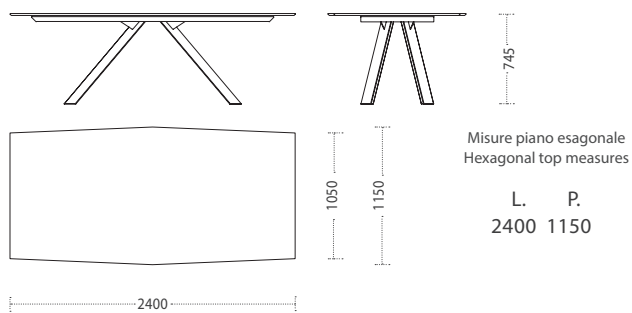

**Ki** Design: Studio28

Tavolo con base in metallo verniciato e piano con forma esagonale o rettangolare in diverse finiture.  
Table with painted metal base and top with hexagonal or rectangular shape available in different finishes.

Dimensioni Dimensions (in mm)

Ki esagonale  
Ki hexagonal

Ki rettangolare  
Ki rectangular

Ki XL  
Ki XL

Ki rotondo  
Ki round

Finiture Finishings

P - Finiture a polveri / Powder coated finishes

Bianco  
White