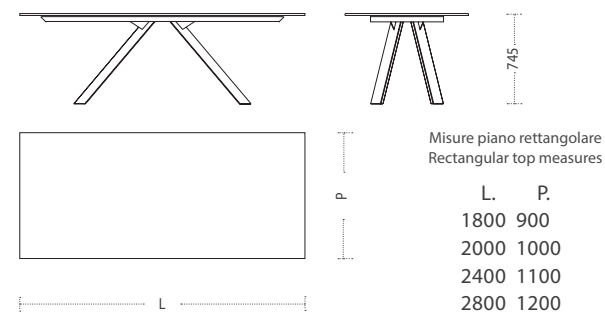

**Ki** Design: Studio28

Tavolo con base in metallo verniciato e piano con forma esagonale o rettangolare in diverse finiture.  
Table with painted metal base and top with hexagonal or rectangular shape available in different finishes.

Dimensioni Dimensions (in mm)

Ki esagonale  
Ki hexagonal

Ki rettangolare  
Ki rectangular

Ki XL  
Ki XL

Ki rotondo  
Ki round

Finiture Finishings

P - Finiture a polveri / Powder coated finishes

Bianco  
White