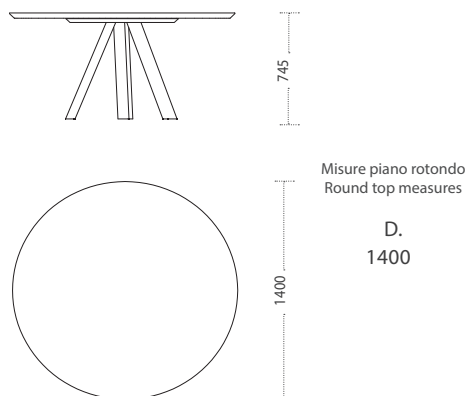

**Ki** Design: Studio28

Tavolo con base in metallo verniciato e piano con forma esagonale o rettangolare in diverse finiture.  
Table with painted metal base and top with hexagonal or rectangular shape available in different finishes.

Dimensioni Dimensions (in mm)

Ki esagonale  
Ki hexagonal

Ki rettangolare  
Ki rectangular

Ki XL  
Ki XL

Ki rotondo  
Ki round

Finiture Finishings

P - Finiture a polveri / Powder coated finishes

Bianco  
White