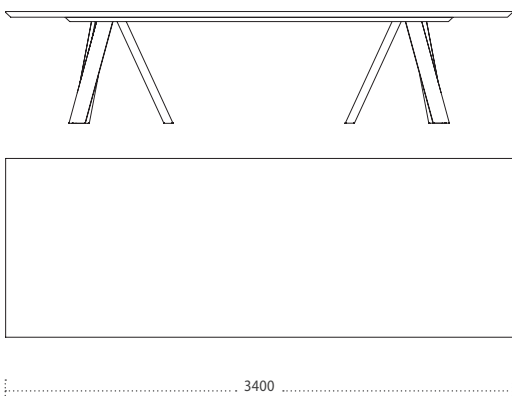

**Ki** Design: Studio28

Tavolo con base in metallo verniciato e piano con forma esagonale o rettangolare in diverse finiture.  
Table with painted metal base and top with hexagonal or rectangular shape available in different finishes.

Dimensioni Dimensions (in mm)

Ki esagonale  
Ki hexagonal

Ki rettangolare  
Ki rectangular

Ki XL  
Ki XL

Ki rotondo  
Ki round

Finiture Finishings

P - Finiture a polveri / Powder coated finishes

Bianco  
White