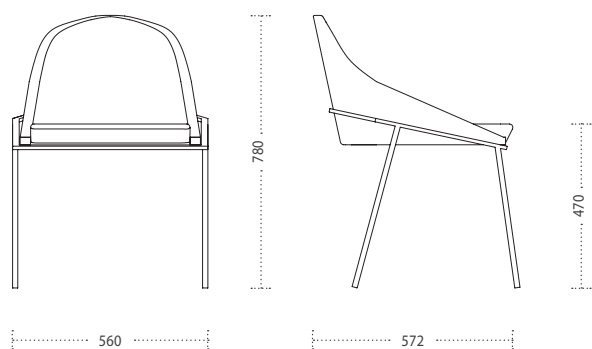

Izoard Design: Adriani e Rossi

Sedia con struttura in metallo verniciato e seduta imbottita in pelle o ecopelle.
Chair with painted metal structure and upholstered seat in leather or synthetic leather.

Dimensioni Dimensions (in mm)

Finiture Finishings

P - Finiture a polveri / Powder coated finishes

Bianco
White

Nero
Black

Grafite
Graphite

Titanio
Titanium

Verde
Green