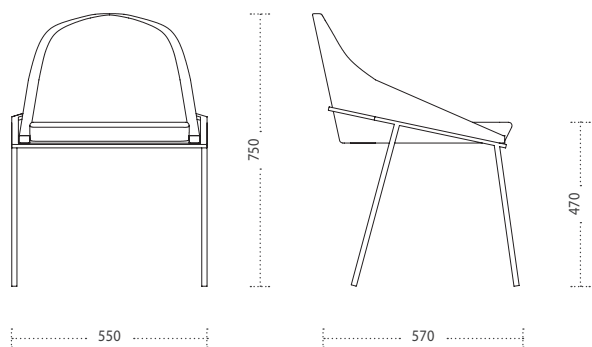

IZOARD

Design: Adriani e Rossi

Sedia con struttura in metallo verniciato e seduta imbottita in pelle o ecopelle.
Chair with painted metal structure and upholstered seat in leather or eco-leather

Dimensioni - Dimensions (mm)