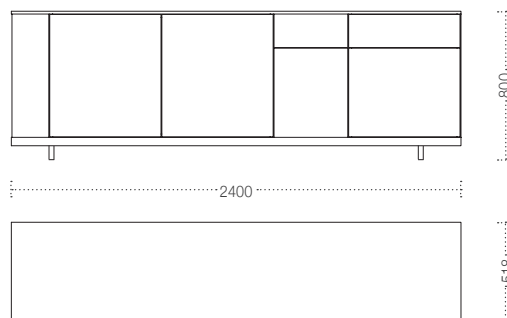

EMERA

Design: Studio 28

Madia con due ante e due cassetti. Base e top in essenza di legno, vani e ante in metallo verniciato o in legno

Sideboard with two doors and two drawers. Base and top made of fine wood, open compartments and doors in painted metal or wood

Dimensioni - Dimensions (mm)

Senza piedini
Without feet

Con piedini
With feet

Finiture - Finishes

Base e top-Base and top

Rovere naturale
Natural oak

Noce canaletto
American walnut

Rovere smoked
Smoked oak