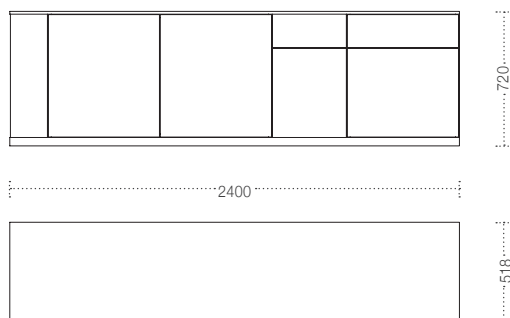

EMERA

Design: Studio 28

Madia con due ante e due cassetti. Base e top in essenza di legno, vani e ante in metallo verniciato o in legno

Sideboard with two doors and two drawers. Base and top made of fine wood, open compartments and doors in painted metal or wood

Dimensioni - Dimensions (mm)

Senza piedini
Without feet

Con piedini
With feet

Finiture - Finishes

Base e top-Base and top

Rovere naturale
Natural oak

Noce canaletto
American walnut

Rovere smoked
Smoked oak