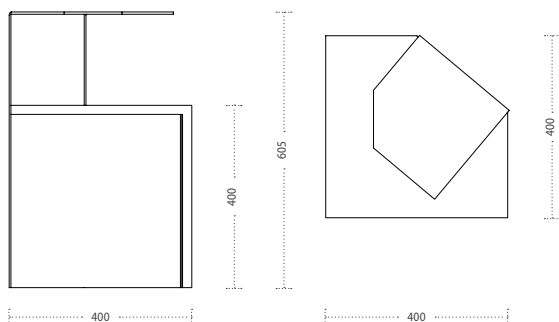

Eureka

Design: Studio 28

Set di tavolini da salotto in legno e metallo verniciato.
Set of coffee tables in wood and painted metal.

Dimensioni Dimensions (in mm)

Finiture Finishings

Struttura Structure

P - Finiture a polveri / Powder coated finishes